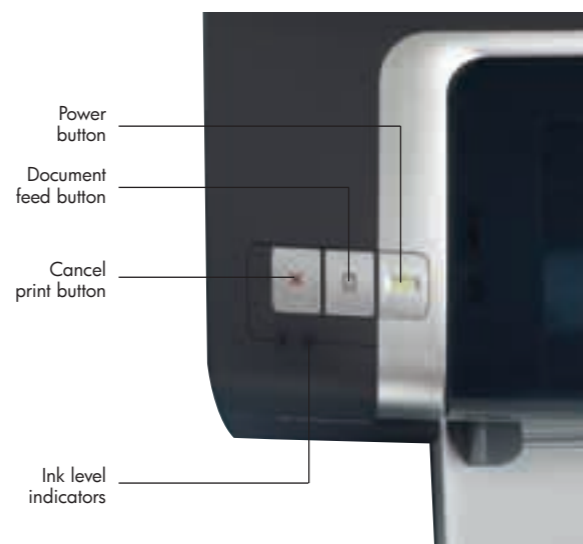

Easy-to-use printer controls and indicator lights